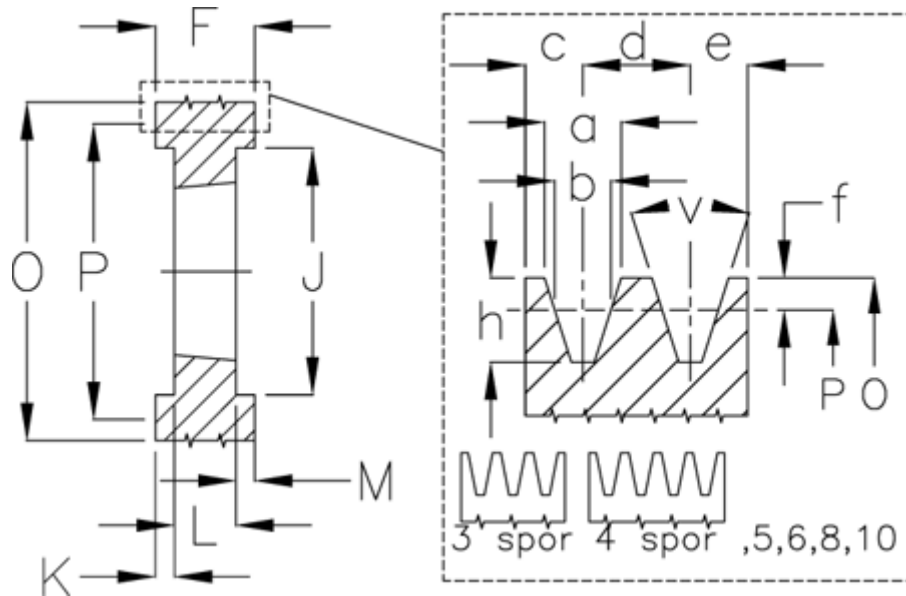

Article number: 604112028005

Description: V-belt pulley SPC 280/5 TL3535

Measures

a	= 22.0	For bush	= 3535	O	= 289.6
b	= 19.0	h	= 23.8	P	= 280
Bush ζ max	= 90	J	= 224	Type	= SPC
c	= 17.0	K	= 23,5	v	= 34 degrees
d	= 25.5	L	= 89		
e	= 17.0	m	= 23.5		
f	= 4.8	N	= -		
F	= 136	Number of ribs	= 5		